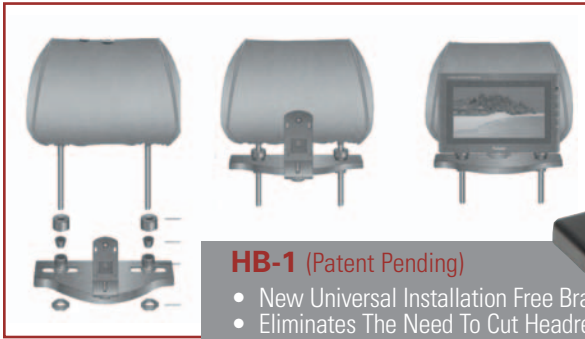

## GP-1 Game Plate Control

- On/Off Power Switch
- Gold Plated RCA's
- Injection Molded Housing
- Easy Snap-on Mounting System

**HB-1 (Patent Pending)**

- New Universal Installation Free Bracket
- Eliminates The Need To Cut Headrests
- Installation In Less Than 2 Minutes
- Makes All Monitors Detachable (anti-theft)
- Universal Size For All Size Brackets
- Fits All Size Monitors & Every Brand
- Ideal For Leased Cars
- Adjustable Mounting Base